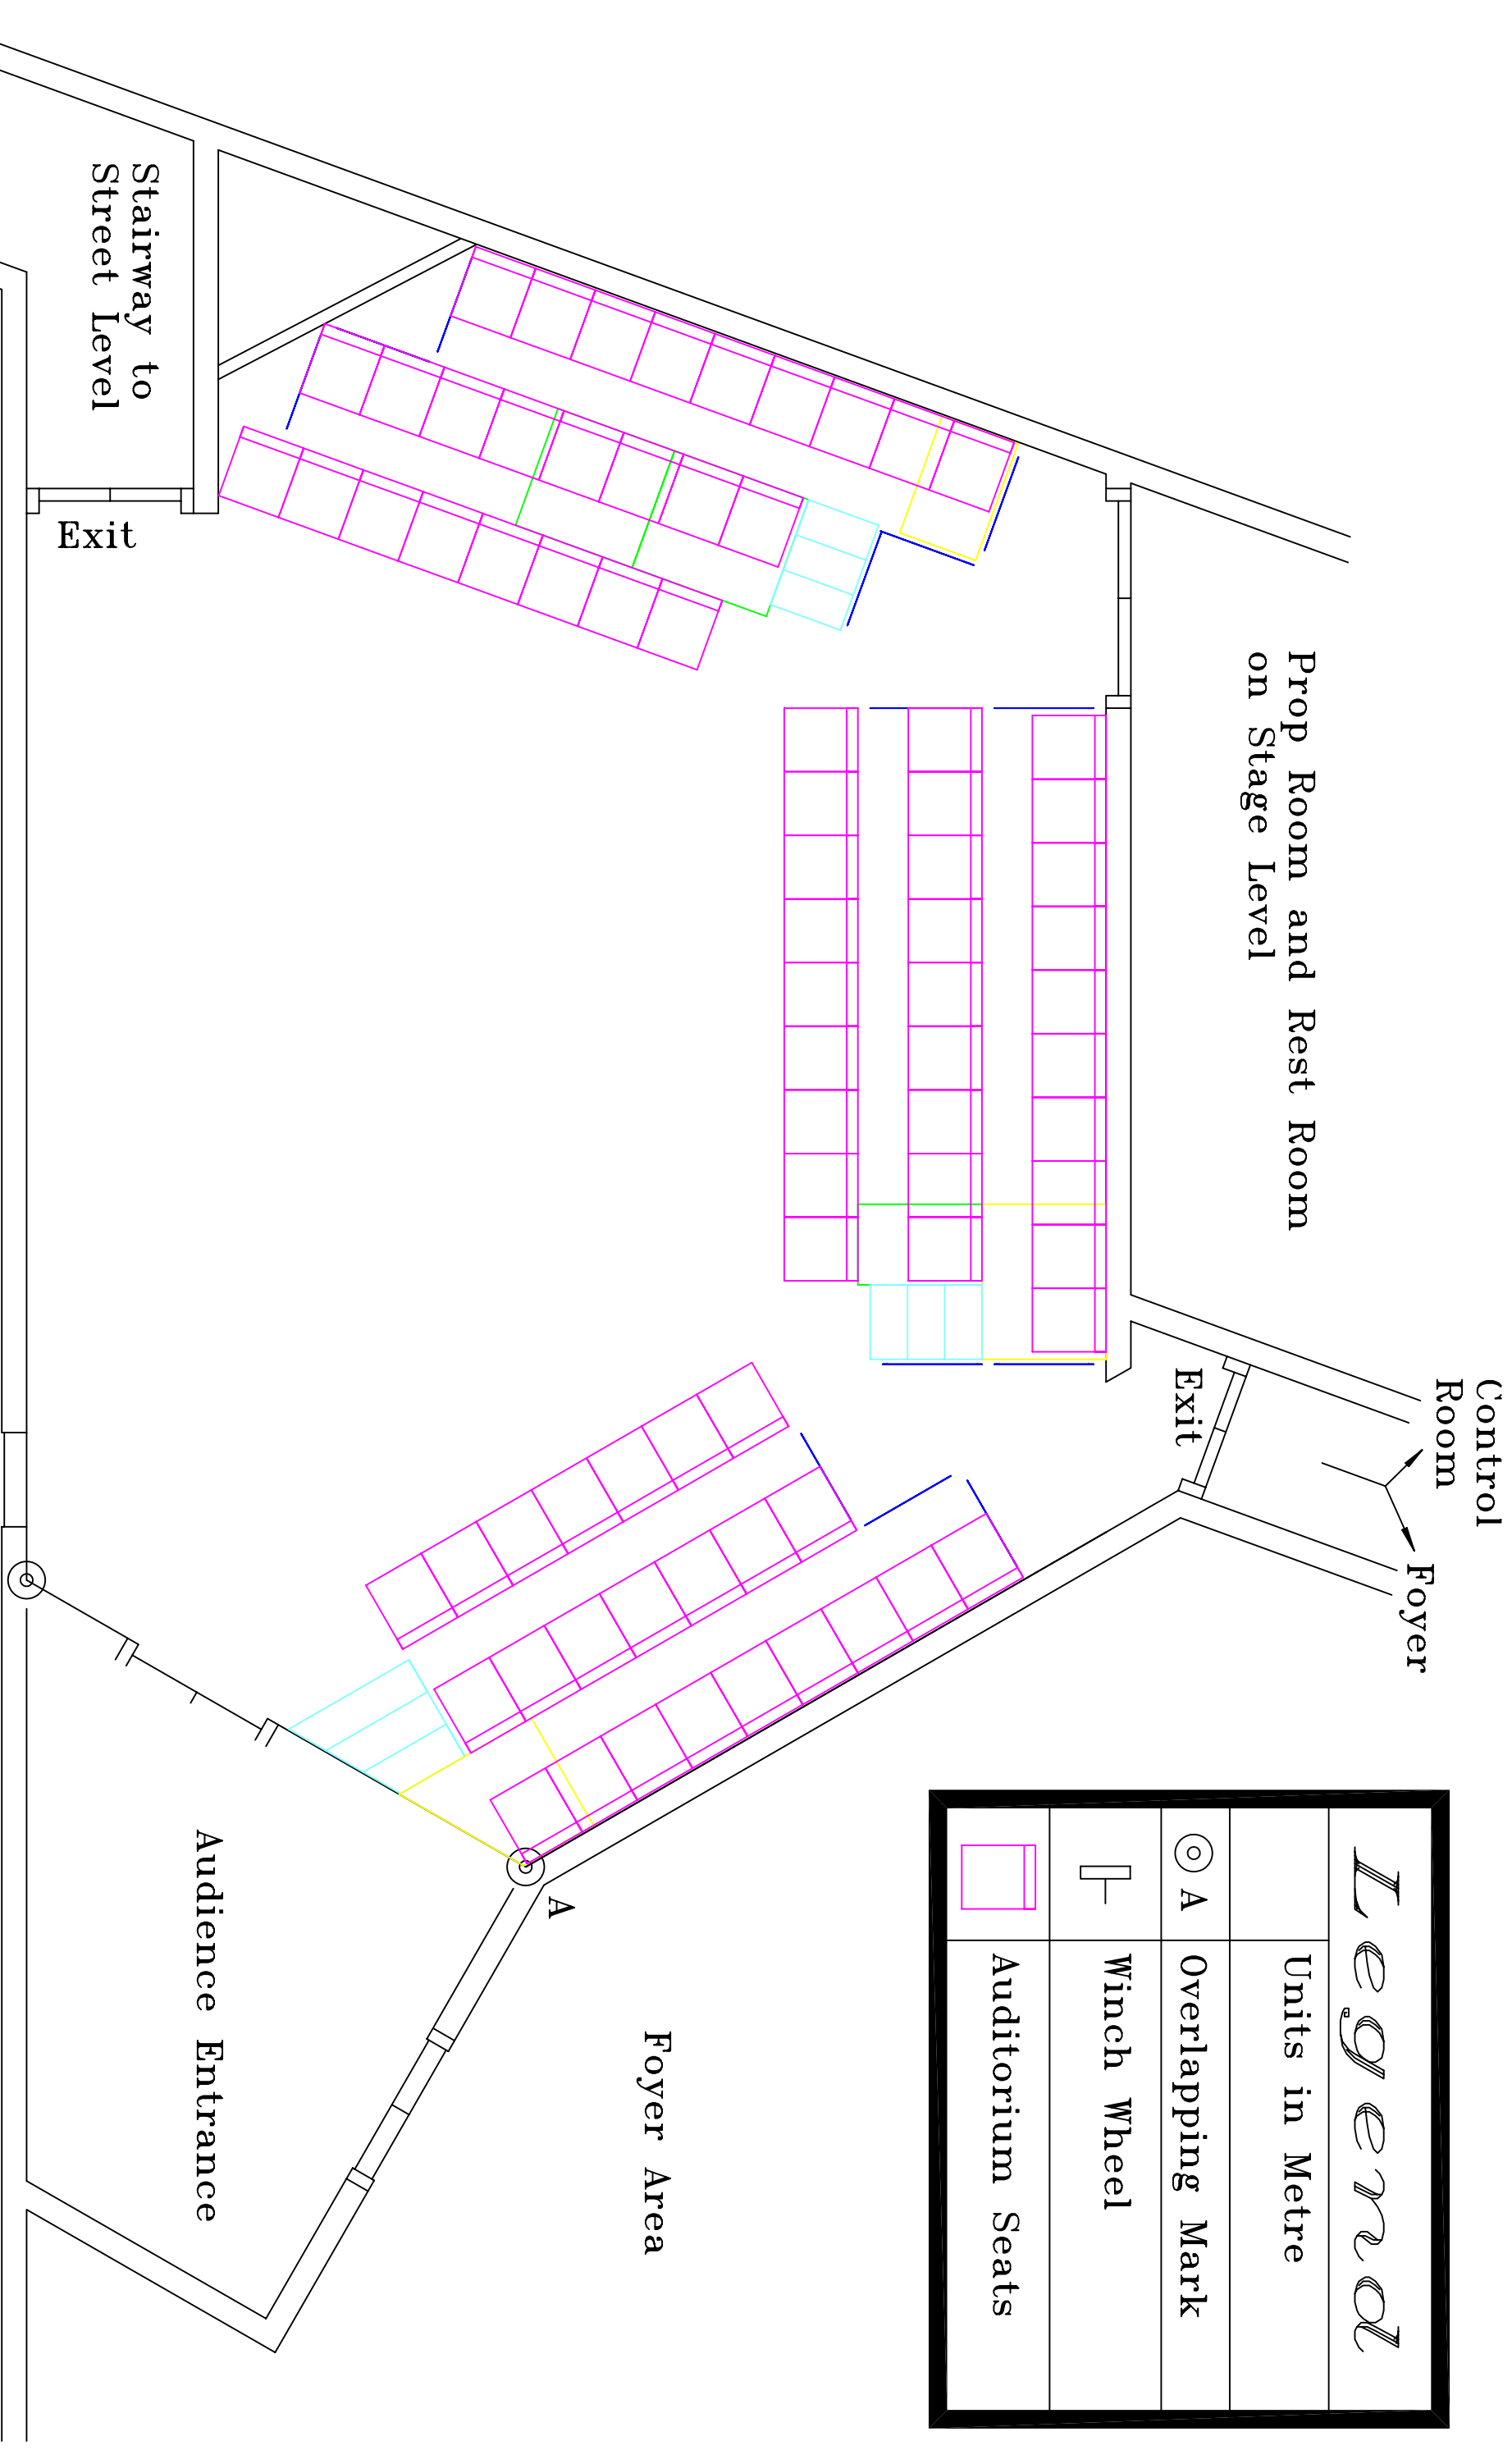

| | |
|------------------|-----|
| <i>Legend</i> | |
| Units in Metre | |
| Overlapping Mark | ⊙ A |
| Winch Wheel | ┌ |
| Auditorium Seats | □ |

Hong Kong Arts Centre Meaulay Studio
 76 Seatings Format Seating Plan
 Updated Date : 21-02-2002
 Floor Plan No. 1 (Stage Level)